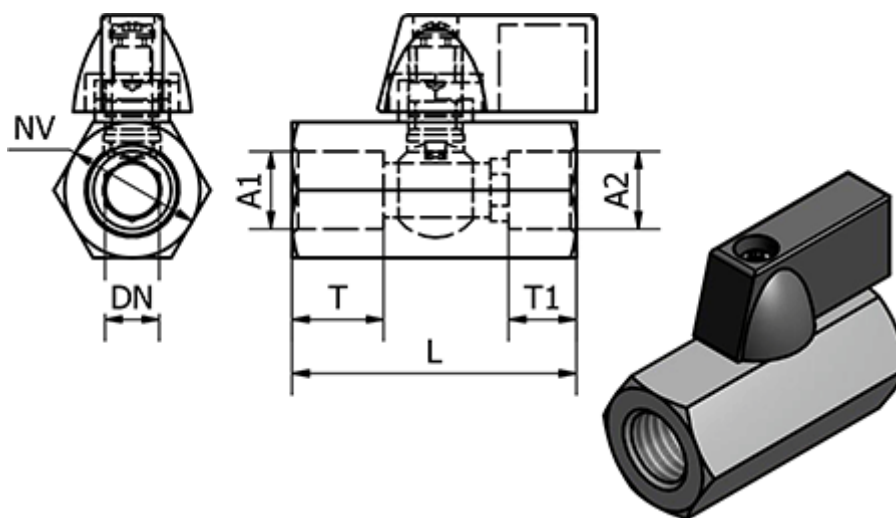

Article number: 58637303E

Description: Mini Ball Valve 373-03-E, - G 1/2"
Mini Ball Valve

Measures

DN	= 10
L	= 47
NV	= 25
T	= 12.5
T1	= 10.5
Thread A1	= G 1/2"
Thread A2	= G 1/2"